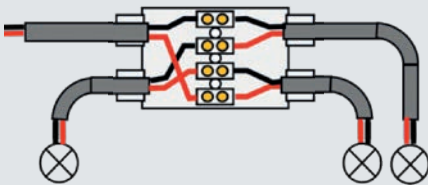

BOB 3

BOB 4

Some installation possibilities for BOB 4

Parallel branch system with 3 three-core cables up to 3 x 4 mm²

Parallel branch system with 4 three-core cables up to 3 x 2.5 mm²

Parallel 5-lamp connection system

Can be installed with Mammut type connector (not included)

3-LED spotlight in-series system

3-LED RGB spotlight parallel system with four-core cables

For use in traps. The ideal accessory for branch connections from a through cable to light fittings and spotlights. Suitable in applications where there is presence of water and moisture.

PRODUCT / Item	Colour	Max cable formation (N° x mm ²)		Cables Ø min - max (mm)	Pieces Pack	 (mm)
		Through	Branch			
BOB 3 BOB3	●	1 cable 3 x 4	2 cables 3 x 4	8 - 13	1 piece Blister	105 x 80 x 25
BOB 3 - N BOB3-N	●	1 cable 3 x 2,5	2 cables 3 x 2,5		1 piece Blister	