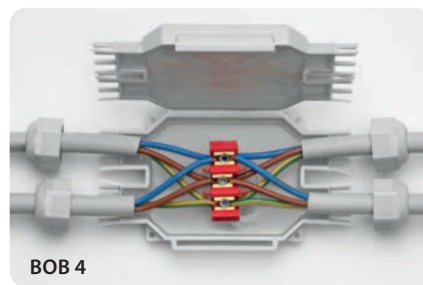

BOB

The IP68 / IP69K micro-joints, gel pre-filled, complete with connector, suitable for any type of installation, even the most extreme.

Extremely compact and space-saving, pre-filled with soft, highly conformable gel. With minimal aesthetic impact and visually pleasing. Equipped with integrated cable glands for IP68 and IP69K degree of ingress protection and cable retention.

BOB 3

BOB 4

Some installation possibilities for BOB 4

Parallel branch system with 3 three-core cables up to 3 x 4 mm²

Parallel branch system with 4 three-core cables up to 3 x 2.5 mm²

Parallel 5-lamp connection system

Can be installed with Mammut type connector (not included)

3-LED spotlight in-series system

3-LED RGB spotlight parallel system with four-core cables

For use in traps. The ideal accessory for branch connections from a through cable to light fittings and spotlights. Suitable in applications where there is presence of water and moisture.

PRODUCT / Item	Colour	Max cable formation (N° x mm ²)		Cables Ø min - max (mm)	Pieces Pack	 (mm)
		Through	Branch			
BOB 3 BOB3	●	1 cable 3 x 4	2 cables 3 x 4	8 - 13	1 piece Blister	105 x 80 x 25
BOB 3 - N BOB3-N	●	1 cable 3 x 2,5	2 cables 3 x 2,5		1 piece Blister	