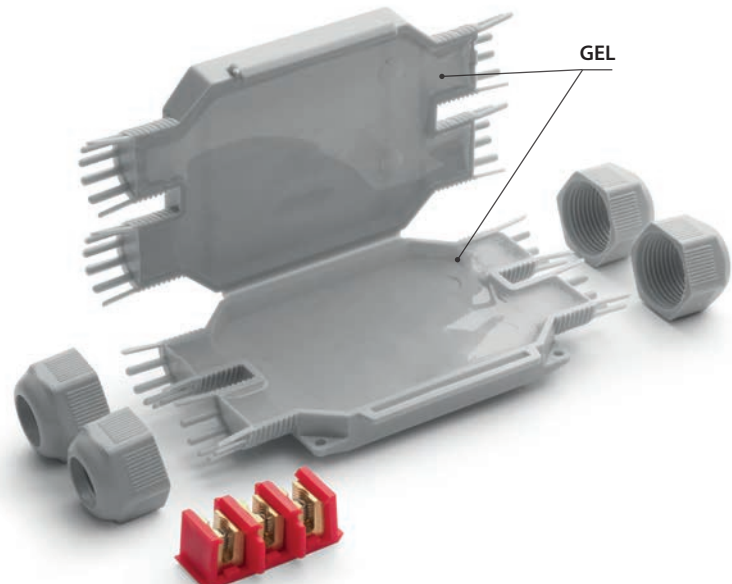

BOB

The IP68 / IP69K micro-joints, gel pre-filled, complete with connector, suitable for any type of installation, even the most extreme.

Extremely compact and space-saving, pre-filled with soft, highly conformable gel. With minimal aesthetic impact and visually pleasing. Equipped with integrated cable glands for IP68 and IP69K degree of ingress protection and cable retention.

ADVANTAGES

- ▶ Pre-filled with a gel that is not-classified as hazardous under the CLP Directive.
- ▶ Extremely compact and ready to install.
- ▶ Ideal for connections in lighting systems for gardens, steps and stairways, pedestrian crossings, etc.
- ▶ Pre-threaded entries for the positioning of the clamping nuts.
- ▶ No shelf life.
- ▶ Always re-enterable.

BOB 3

BOB 4

Some installation possibilities for BOB 4

Parallel branch system with 3 three-core cables up to 3 x 4 mm²

Parallel branch system with 4 three-core cables up to 3 x 2.5 mm²

Parallel 5-lamp connection system

Can be installed with Mammut type connector (not included)

3-LED spotlight in-series system

3-LED RGB spotlight parallel system with four-core cables

For use in traps. The ideal accessory for branch connections from a through cable to light fittings and spotlights. Suitable in applications where there is presence of water and moisture.