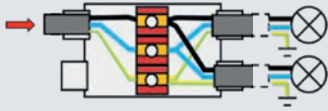

🌿 Halogen-free Gel

☀ UV resistant

🔥 Self-extinguishing and resistant to abnormal heat and fire:
Glow Wire Flammability Index at +960° C according to EN60695-2-12

IP68
OFFICIALLY
TESTED

IMQ

IP69K
OFFICIALLY
TESTED

BOB 3

BOB 4

Some installation possibilities for BOB 4

Parallel branch system with 3 three-core cables up to 3 x 4 mm²

Parallel branch system with 4 three-core cables up to 3 x 2.5 mm²

Parallel 5-lamp connection system

Can be installed with Mammut type connector (not included)

3-LED spotlight in-series system

3-LED RGB spotlight parallel system with four-core cables

For use in traps. The ideal accessory for branch connections from a through cable to light fittings and spotlights. Suitable in applications where there is presence of water and moisture.

PRODUCT / Item	Colour	Max cable formation (N° x mm ²)		Cables Ø min - max (mm)	Pieces Pack	 (mm)
		Through	Branch			
BOB 3 BOB3	●	1 cable 3 x 4	2 cables 3 x 4	8 - 13	1 piece Blister	105 x 80 x 25
BOB 3 - N BOB3-N	●	1 cable 3 x 2,5	2 cables 3 x 2,5		1 piece Blister	