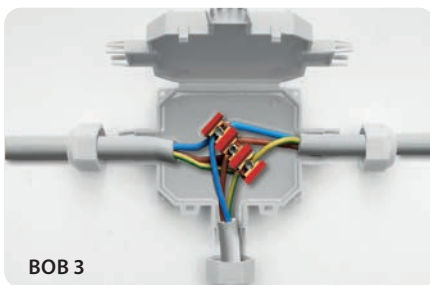

BOB

The IP68 / IP69K micro-joints, gel pre-filled, complete with connector, suitable for any type of installation, even the most extreme.

Extremely compact and space-saving, pre-filled with soft, highly conformable gel. With minimal aesthetic impact and visually pleasing. Equipped with integrated cable glands for IP68 and IP69K degree of ingress protection and cable retention.

BOB 3

BOB 4

Some installation possibilities for BOB 4

Parallel branch system with 3 three-core cables up to 3 x 4 mm²

Parallel branch system with 4 three-core cables up to 3 x 2.5 mm²

Parallel 5-lamp connection system

Can be installed with Mammut type connector (not included)

3-LED spotlight in-series system

3-LED RGB spotlight parallel system with four-core cables

For use in traps. The ideal accessory for branch connections from a through cable to light fittings and spotlights. Suitable in applications where there is presence of water and moisture.

PRODUCT / Item	Colour	Max cable formation (N° x mm ²)		Cables Ø min - max (mm)	Pieces Pack	 (mm)
		Through	Branch			
BOB 3 BOB3	●	1 cable 3 x 4	2 cables 3 x 4	8 - 13	1 piece Blister	105 x 80 x 25
BOB 3 - N BOB3-N	●	1 cable 3 x 2,5	2 cables 3 x 2,5		1 piece Blister	