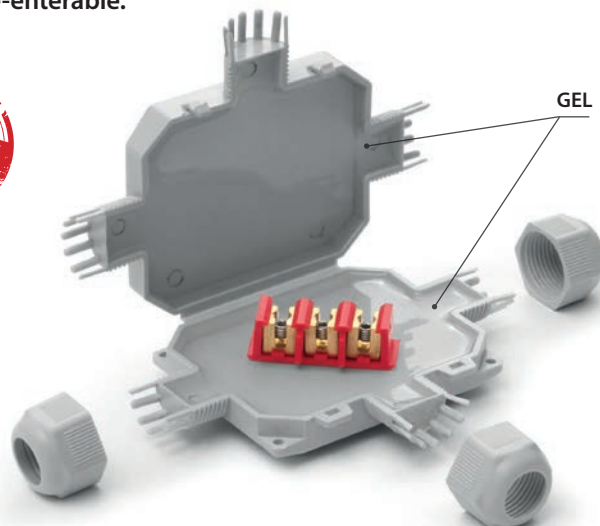

BOB

The IP68 / IP69K micro-joints, gel pre-filled, complete with connector, suitable for any type of installation, even the most extreme.

Extremely compact and space-saving, pre-filled with soft, highly conformable gel. With minimal aesthetic impact and visually pleasing. Equipped with integrated cable glands for IP68 and IP69K degree of ingress protection and cable retention.

ADVANTAGES

- ▶ Pre-filled with a gel that is not-classified as hazardous under the CLP Directive.
- ▶ Extremely compact and ready to install.
- ▶ Ideal for connections in lighting systems for gardens, steps and stairways, pedestrian crossings, etc.
- ▶ Pre-threaded entries for the positioning of the clamping nuts.
- ▶ No shelf life.
- ▶ Always re-enterable.

BOB 3

BOB 4

Some installation possibilities for BOB 4

Parallel branch system with 3 three-core cables up to 3 x 4 mm²

Parallel branch system with 4 three-core cables up to 3 x 2.5 mm²

Parallel 5-lamp connection system

Can be installed with Mammut type connector (not included)

3-LED spotlight in-series system

3-LED RGB spotlight parallel system with four-core cables

For use in traps. The ideal accessory for branch connections from a through cable to light fittings and spotlights. Suitable in applications where there is presence of water and moisture.