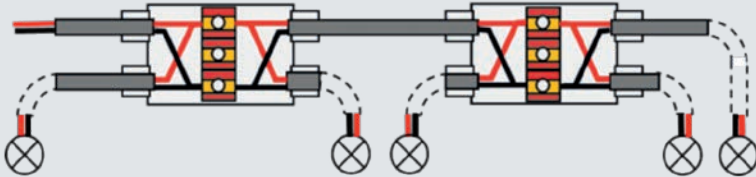

BOB 3

BOB 4

Some installation possibilities for BOB 4

Parallel branch system with 3 three-core cables up to 3 x 4 mm²

Parallel branch system with 4 three-core cables up to 3 x 2.5 mm²

Parallel 5-lamp connection system

Can be installed with Mammut type connector (not included)

3-LED spotlight in-series system

3-LED RGB spotlight parallel system with four-core cables

For use in traps. The ideal accessory for branch connections from a through cable to light fittings and spotlights. Suitable in applications where there is presence of water and moisture.

PRODUCT / Item	Colour	Max cable formation (N° x mm ²)		Cables Ø min - max (mm)	Pieces Pack	 (mm)
		Through	Branch			
BOB 3 BOB3	●	1 cable 3 x 4	2 cables 3 x 4	8 - 13	1 piece Blister	105 x 80 x 25
BOB 3 - N BOB3-N	●	1 cable 3 x 2,5	2 cables 3 x 2,5		1 piece Blister	