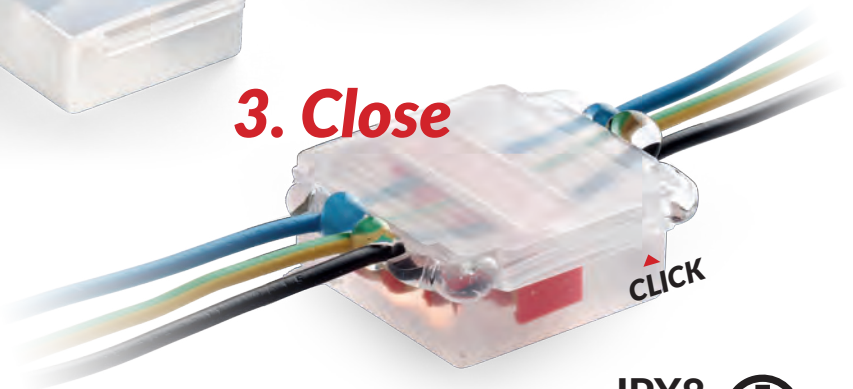

TOTAL GEL Connection

Micro-Connectors BRAVO 1-6 / BRAVO 3-6

- READY TO USE , QUICK, RE-ENTERABLE
- Ideal for outdoor & underground installations, fully submersible
- Self-locking connection block
- Immediately energizable,
- For STRAIGHT & BRANCH connections
- For rigid or flexible insulated wires from 1 to 6 mm²
- For 1 or 3 cores connections
- Small, compact and transparent
- No shelf life
- Halogen free
- UV resistant

OPERATING TEMPERATURE: 90°C

INSTALLATION TEMPERATURE: -40°C/+50°C

CONNECTOR AMPERAGE: 36A

1. Connect

STRAIGHT

BRANCH

2. Fix

3. Close

IPX8
OFFICIALLY
TESTED

ITEM	FORMATION and CONDUCTOR cross section		PCS / PACK	DIMENSIONS (A x B x C) mm
	STRAIGHT o THROUGH (N° x mm ²)	BRANCH (N° x mm ²)		
BRAVO 1-6	1 x 1-6	1 x 1-6	1 PCS per BLISTER	50 x 29 x 22
BRAVO 3-6	2 x 1-6 / 3 x 1-6	2 x 1-6 / 3 x 1-6	1 PCS per BLISTER	53 x 49 x 22

Fully submersible

Can be used underground

MAKE EVERY CONNECTION SUBMERSIBLE

Gel Box Line

For **armoured** and flexible cables

Designed to fit inside enclosures removing the need to fill with compounds.

- Fully submersible
- Can be used underground
- Non toxic and no shelf life
- Versatile and ready to use, just snap shut
- Designed with dimensions suitable for the most common used connectors
- Protection against water, dust and even insects
- UL 94-HB