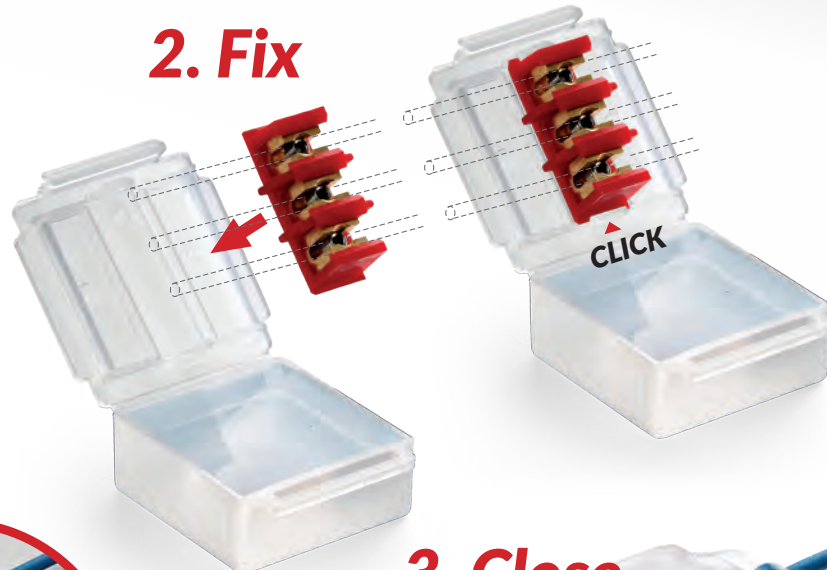

TOTAL GEL Connection

Micro-Connectors BRAVO 1-6 / BRAVO 3-6

- READY TO USE , QUICK, RE-ENTERABLE
- Ideal for outdoor & underground installations, fully submersible
- Self-locking connection block
- Immediately energizable,
- For STRAIGHT & BRANCH connections
- For rigid or flexible insulated wires from 1 to 6 mm²
- For 1 or 3 cores connections
- Small, compact and transparent
- No shelf life
- Halogen free
- UV resistant

OPERATING TEMPERATURE: 90°C

INSTALLATION TEMPERATURE: -40°C/+50°C

CONNECTOR AMPERAGE: 36A

1. Connect

STRAIGHT

BRANCH

2. Fix

3. Close

IPX8
OFFICIALLY
TESTED

ITEM	FORMATION and CONDUCTOR cross section		PCS / PACK	DIMENSIONS (A x B x C) mm
	STRAIGHT o THROUGH (N° x mm ²)	BRANCH (N° x mm ²)		
BRAVO 1-6	1 x 1-6	1 x 1-6	1 PCS per BLISTER	50 x 29 x 22
BRAVO 3-6	2 x 1-6 / 3 x 1-6	2 x 1-6 / 3 x 1-6	1 PCS per BLISTER	53 x 49 x 22

Fully submersible

Can be used underground

MAKE EVERY CONNECTION SUBMERSIBLE

Gel Box Line

For **armoured** and flexible cables

Designed to fit inside enclosures removing the need to fill with compounds.

- Fully submersible
- Can be used underground
- Non toxic and no shelf life
- Versatile and ready to use, just snap shut
- Designed with dimensions suitable for the most common used connectors
- Protection against water, dust and even insects
- UL 94-HB