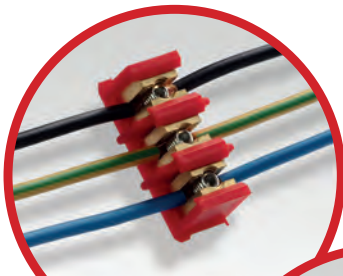

TOTAL GEL Connection

Micro-Connectors BRAVO 1-6 / BRAVO 3-6

- READY TO USE , QUICK, RE-ENTERABLE
- Ideal for outdoor & underground installations, fully submersible
- Self-locking connection block
- Immediately energizable,
- For STRAIGHT & BRANCH connections
- For rigid or flexible insulated wires from 1 to 6 mm²
- For 1 or 3 cores connections
- Small, compact and transparent
- No shelf life
- Halogen free
- UV resistant

OPERATING TEMPERATURE: 90°C

INSTALLATION TEMPERATURE: -40°C/+50°C

CONNECTOR AMPERAGE: 36A

1. Connect

STRAIGHT

BRANCH

2. Fix

3. Close

Fully submersible

Can be used underground

MAKE EVERY CONNECTION SUBMERSIBLE

Gel Box Line

For **armoured** and flexible cables

Designed to fit inside enclosures removing the need to fill with compounds.

- Fully submersible
- Can be used underground
- Non toxic and no shelf life
- Versatile and ready to use, just snap shut
- Designed with dimensions suitable for the most common used connectors
- Protection against water, dust and even insects
- UL 94-HB