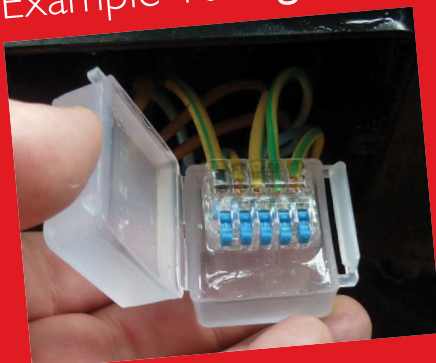

Example 4 using Isaac4 and Pascal6:

Watch the demo video
online: www.ghlucas.co.uk