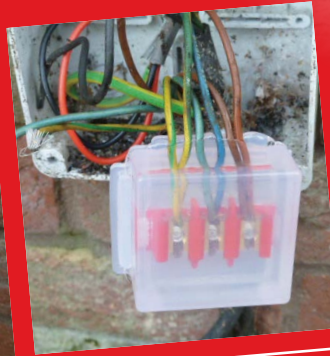

Pre-filled
with gel!

No need
to fill

Example 1 using Bravo 3-6: