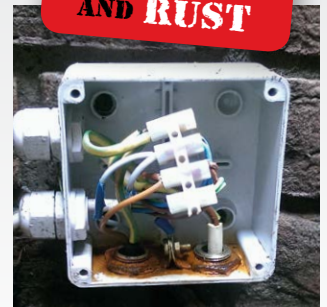

Fully submersible

Can be used underground

MAKE EVERY CONNECTION SUBMERSIBLE

Gel Box Line

For **armoured** and flexible cables

Designed to fit inside enclosures removing the need to fill with compounds.

- Fully submersible
- Can be used underground
- Non toxic and no shelf life
- Versatile and ready to use, just snap shut
- Designed with dimensions suitable for the most common used connectors
- Protection against water, dust and even insects
- UL 94-HB

PROTECTION FROM WATER AND RUST

PROTECTION FROM INSECTS AND DUST

- For domestic and industrial connections
- Fully submersible
- Non-toxic and no shelf life
- Versatile and ready to use
- Designed with dimensions suitable for the most commonly used connections